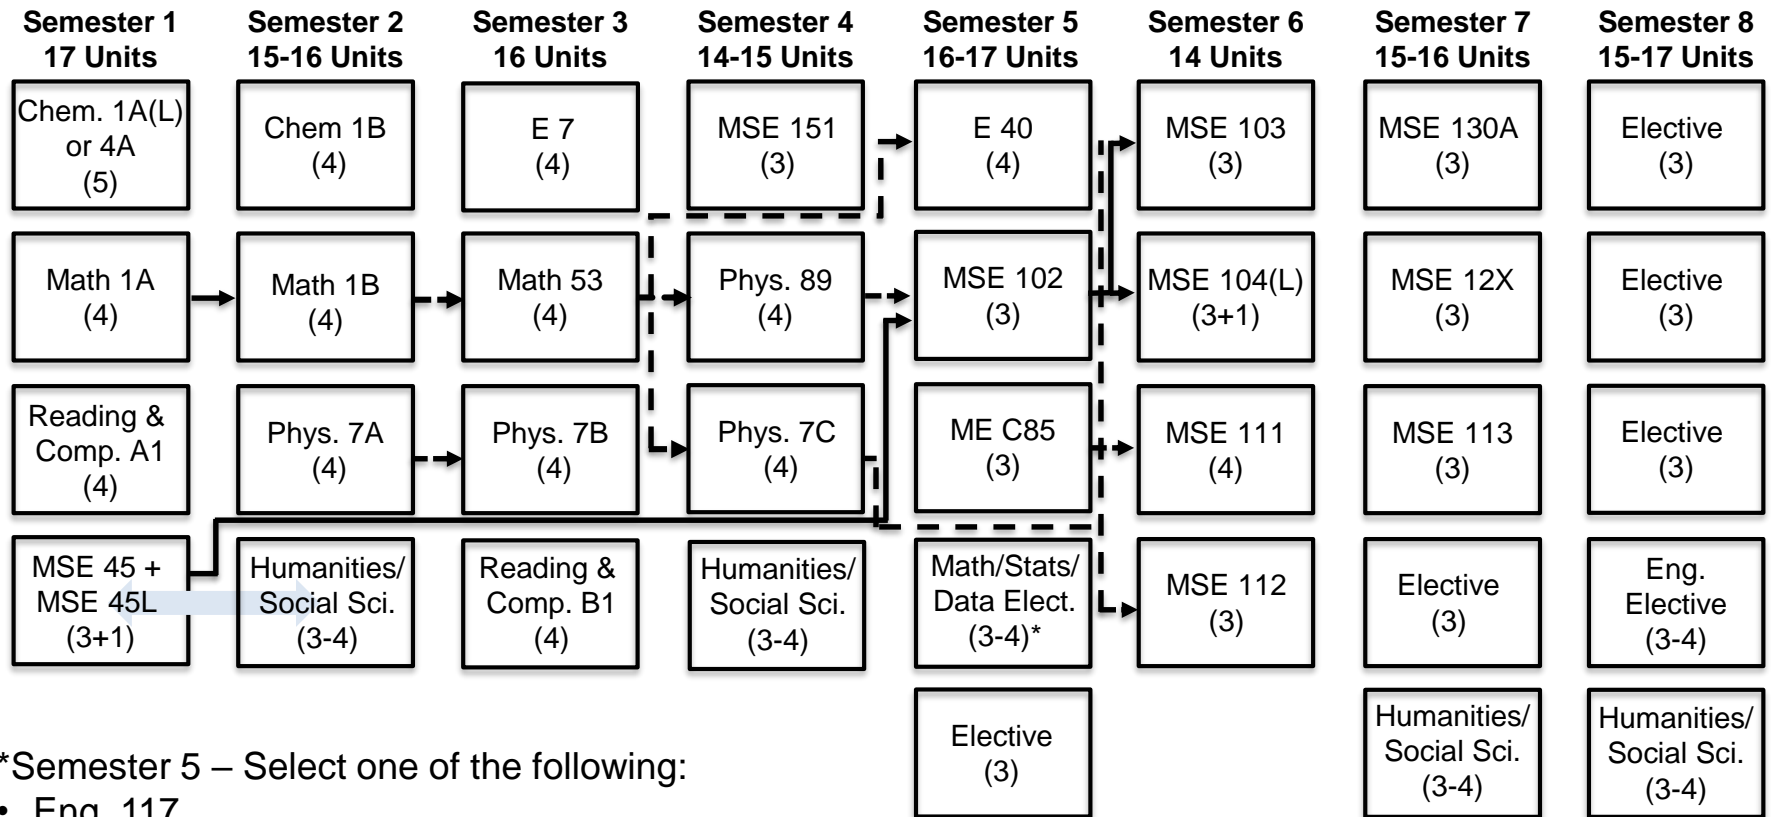

# MSE Core Curriculum

\*Semester 5 – Select one of the following:

- Eng. 117
- Any upper division Math course (excluding 151, 152, 153, 160, and anything 190 and higher) or
- Any upper division Stats course (excluding 157 or anything 190 and higher) or
- IEOR 172 or
- Data Science 100
- Minimum 123 units, maximum 129
- Meets various ABET credit requirements
- Will allow transfer students to replace Physics 89 with Math 54 or equivalent